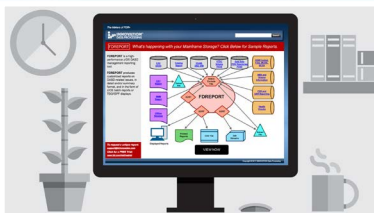

fdr.com/cloudvtb

FDRPAS

Non-Disruptive
DASD Migration

fdr.com/fdrpas

FATSCOPY

The Ideal Path to
Tape Migration

fdr.com/fatscopy

FDREPORT

z/OS DASD Management
Reporting Tool

fdr.com/fdreport

IAM

Cut VSAM Processing
Time by 30 to 80%

fdr.com/iam

FDR/UPSTREAM

Linux on z Systems
Backup and Recovery

fdr.com/upstream