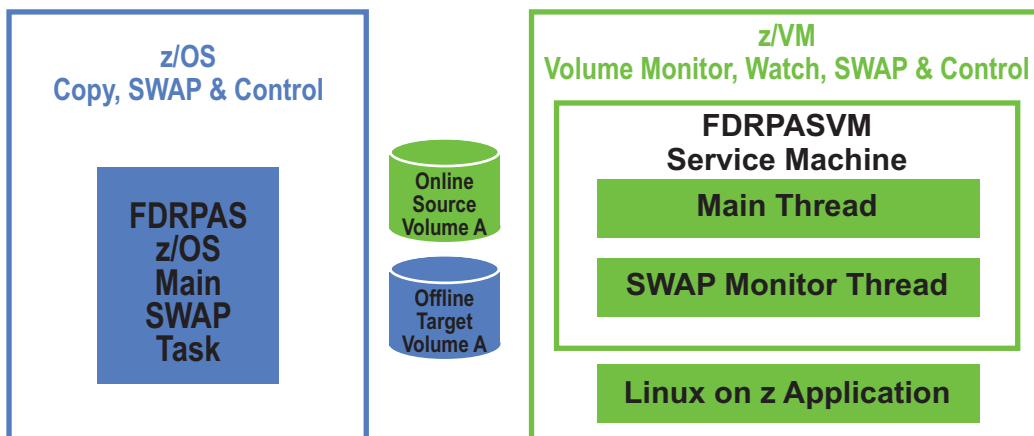

Non-Disruptive Migration

“The business units requirements that rely on Linux volumes have made it very difficult for us to schedule outages to move their systems. FDRPASVM now allows us to move them non disruptively like FDRPAS does for our z/OS volumes.”

A Large Financial Company

**** NOW AVAILABLE ****

FDRPASVM Version 5.4 Level 80

Bring all the benefits of FDRPAS to migrating your z/VM and Linux for System z volumes.

- FDRPASVM monitor tasks allow z/VM systems to stay up and available.
- FDRPASVM allows...
 - Users to swap active z/VM user volumes
- FDRPASVM tracks all updates...
 - Made by z/VM and virtual machine guests
- FDRPASVM enables non-disruptive migration of volumes containing...
 - z/VM mini-disks, full pack mini-disks, and volumes dedicated for CMS users
 - Linux for System z and other guest's file systems

FDRPAS for z/VM Components

- FDRPASVM is an option to FDRPAS for z/OS volumes but can be licensed with or without licensing FDRPAS for z/OS.

FDRPASVM Main SWAP Output

FDRPASVM Non-Disruptively SWAPPED this Volume in Less than 3 Minutes!